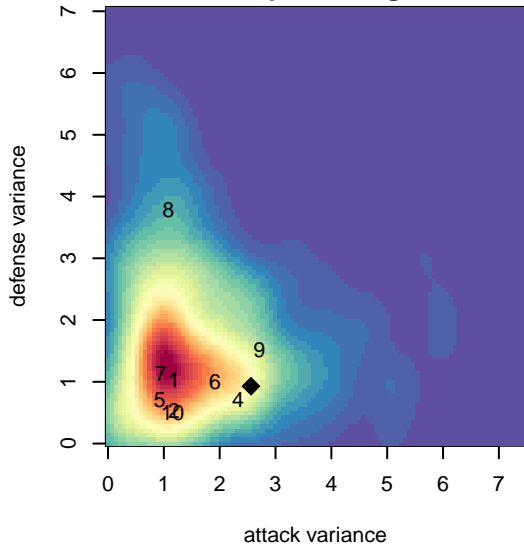

# THUSC Iron G05

Tualatin Hills United SC  
 Tualatin Hills, OR  
 G05 total strength=800  
 attack=0.95 defense=1.06  
 fall league = PTT G05 Div 1 Red NW  
 spr league = Spr OYS G05 Div 1 Red

alt names used:  
 THUSC 05G Iron  
 THUSC 05G Iron  
 THUSC IRON  
 THUSC Iron 05G  
 THUSC Iron  
 THUSC 05G Iron

**attack and defense variance (black dot)  
relative to other teams  
and top 10 in region**

**attack and defense rating  
relative to others at age  
and all opponents in last 13 months**

**Performance relative to 13 month average**