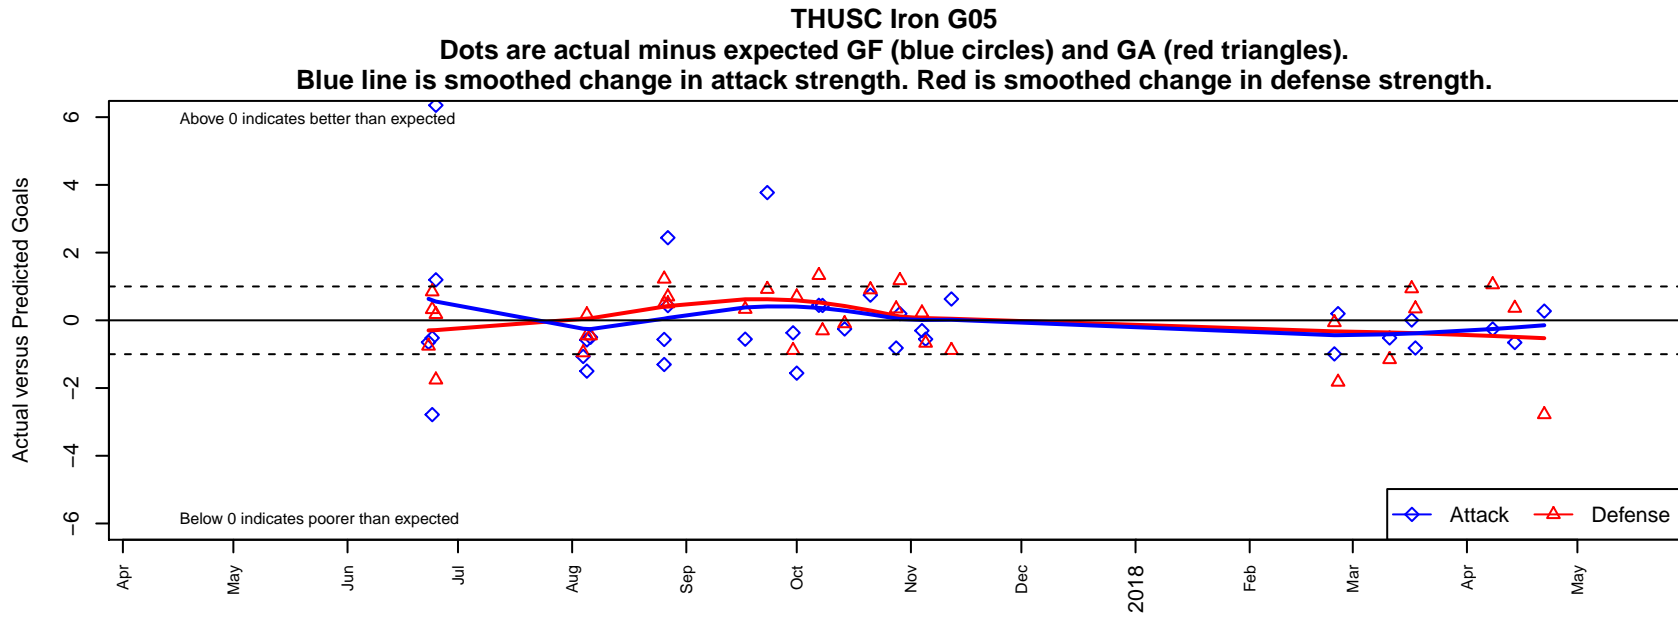

# THUSC Iron G05

Tualatin Hills United SC  
 Tualatin Hills, OR  
 G05 total strength=800  
 attack=0.95 defense=1.06  
 fall league = PTT G05 Div 1 Red NW  
 spr league = Spr OYS G05 Div 1 Red

alt names used:  
 THUSC 05G Iron  
 THUSC 05G Iron  
 THUSC IRON  
 THUSC Iron 05G  
 THUSC Iron  
 THUSC 05G Iron

**attack and defense variance (black dot)  
relative to other teams  
and top 10 in region**

**attack and defense rating  
relative to others at age  
and all opponents in last 13 months**

**Performance relative to 13 month average**