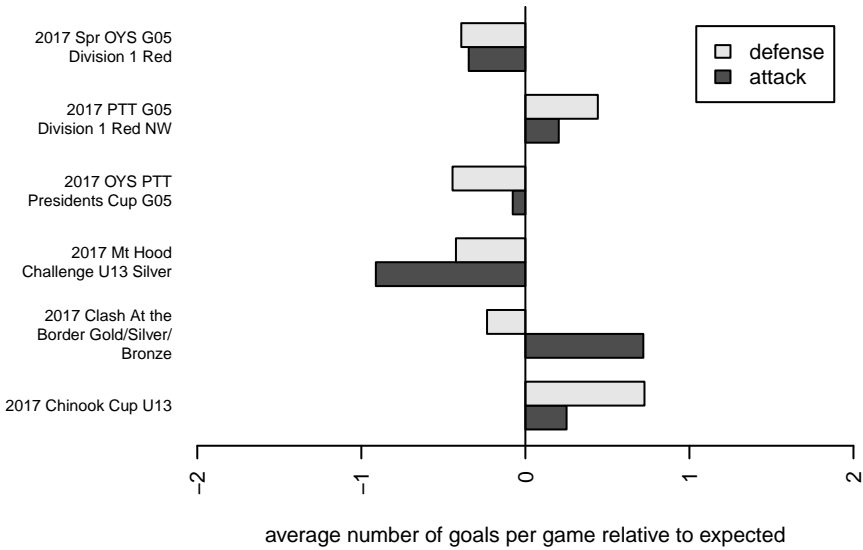

# THUSC Iron G05

Tualatin Hills United SC  
 Tualatin Hills, OR  
 G05 total strength=800  
 attack=0.95 defense=1.06  
 fall league = PTT G05 Div 1 Red NW  
 spr league = Spr OYS G05 Div 1 Red

alt names used:  
 THUSC 05G Iron  
 THUSC 05G Iron  
 THUSC IRON  
 THUSC Iron 05G  
 THUSC Iron  
 THUSC 05G Iron

Venues played:  
 2017 Clash At the Border Gold/Silver/Bronze  
 2017 Mt Hood Challenge U13 Silver  
 2017 Chinook Cup U13  
 2017 PTT G05 Division 1 Red NW  
 2017 OYS PTT Presidents Cup G05  
 2017 Spr OYS G05 Division 1 Red

**attack and defense variance (black dot)  
relative to other teams  
and top 10 in region**

**attack and defense rating  
relative to others at age  
and all opponents in last 13 months**

**Performance relative to 13 month average**