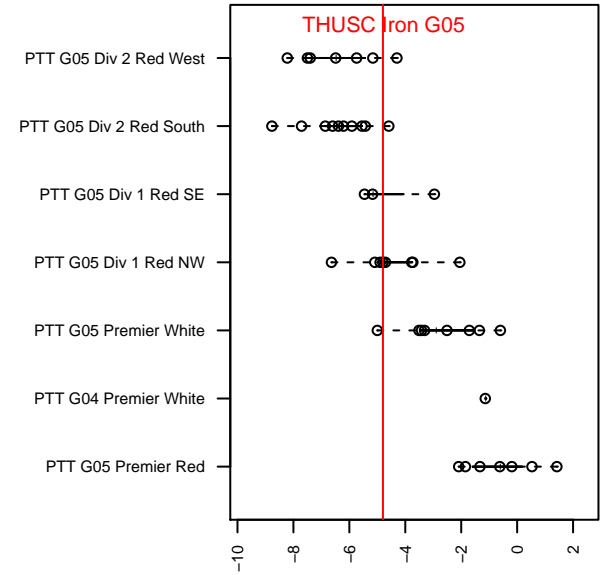

# THUSC Iron G05

Tualatin Hills United SC  
 Tualatin Hills, OR  
 G05 total strength=800  
 attack=0.95 defense=1.06  
 fall league = PTT G05 Div 1 Red NW  
 spr league = Spr OYS G05 Div 1 Red

alt names used:  
 THUSC 05G Iron  
 THUSC 05G Iron  
 THUSC IRON  
 THUSC Iron 05G  
 THUSC Iron  
 THUSC 05G Iron

Venues played:  
 2017 Clash At the Border Gold/Silver/Bronze  
 2017 Mt Hood Challenge U13 Silver  
 2017 Chinook Cup U13  
 2017 PTT G05 Division 1 Red NW  
 2017 OYS PTT Presidents Cup G05  
 2017 Spr OYS G05 Division 1 Red

**attack and defense variance (black dot)  
relative to other teams  
and top 10 in region**

**attack and defense rating  
relative to others at age  
and all opponents in last 13 months**

**Performance relative to 13 month average**