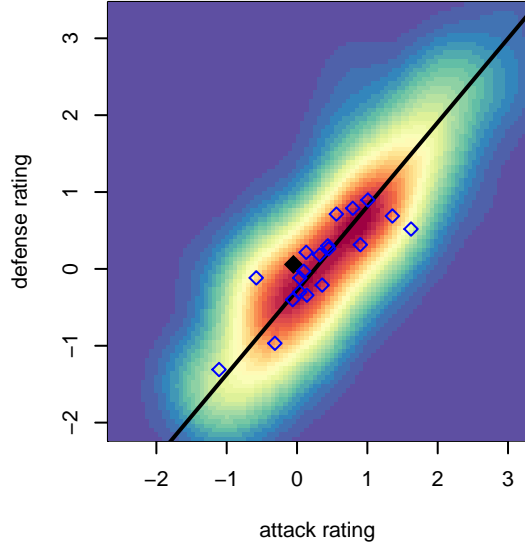

# THUSC Iron G05

Tualatin Hills United SC  
 Tualatin Hills, OR  
 G05 total strength=800  
 attack=0.95 defense=1.06  
 fall league = PTT G05 Div 1 Red NW  
 spr league = Spr OYS G05 Div 1 Red

alt names used:  
 THUSC 05G Iron  
 THUSC 05G Iron  
 THUSC IRON  
 THUSC Iron 05G  
 THUSC Iron  
 THUSC 05G Iron

**attack and defense variance (black dot)  
relative to other teams  
and top 10 in region**

**attack and defense rating  
relative to others at age  
and all opponents in last 13 months**

**Performance relative to 13 month average**