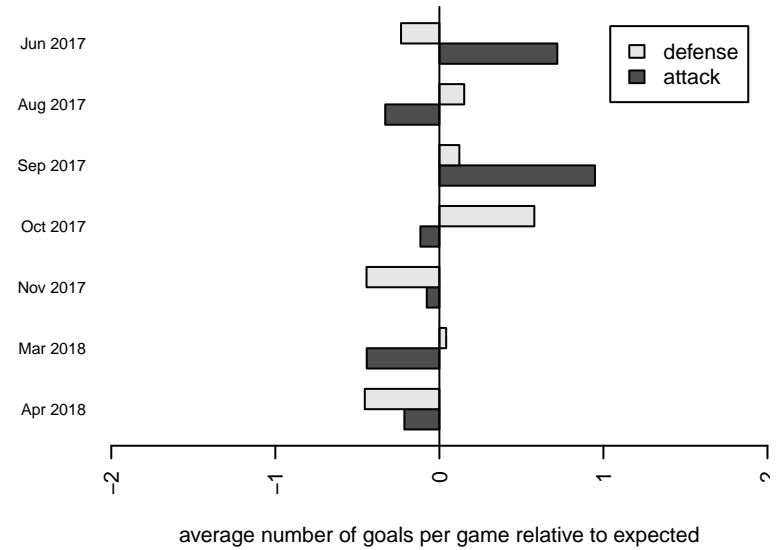

Performance relative to 13 month average